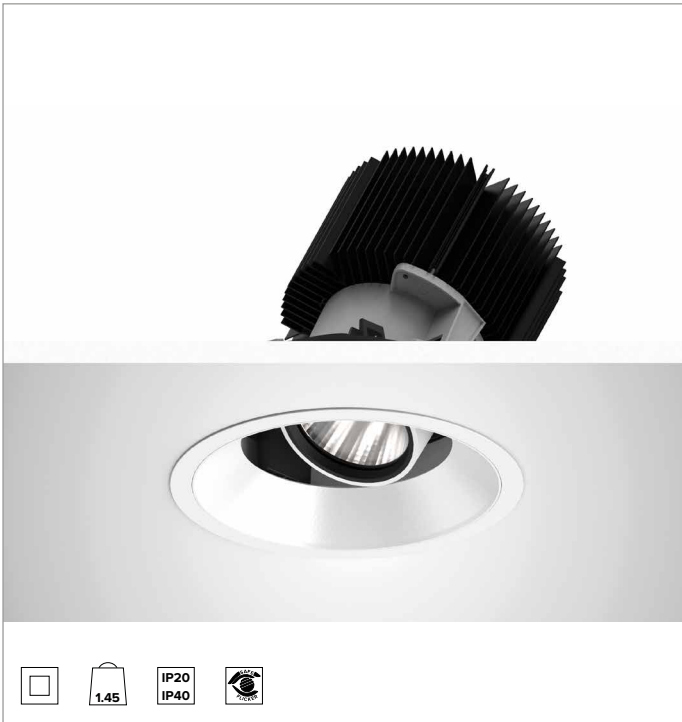

1T8599EL | CCTEVO ARCHITECTURAL 160

Adjustable recessed LED projector in a trim version

		3000K	H(m)	D(m)	E _{max} (lx)
		Ra90		33°	
Fixture Power	74W	1	0.60	14461	
Source Flux	7558lm	2	1.20	3615	
Fixture Flux	5483lm	3	1.80	1607	
Efficacy	74lm/W	4	2.40	904	
TS1281	I _{max} =1913cd/klm	I _{max}	14461cd	5	3.00

CCT nominal: 3000K

Lifetime (L80/B10): >50000h tq +25°C

ILLUMINOTECHNICAL CHARACTERISTICS

FL - precision optics with a black silicone cut off ring. Version with a convex faceted highly reflective anodised aluminium reflector and a holographic diffusion filter. UGR<19 (EN 12464-1).

Optic: REFLECTOR

Beam angles: FL (33°)

Optical efficiency: 73%

Fixture flux: 5483lm

Luminous efficacy: 74lm/W

Photobiological safety: Compliant with RG1 low risk group

MECHANICAL CHARACTERISTICS

Die-cast white painted anodised aluminium body and dissipator. White colour cover. The optical unit can be adjusted up to 30° on the vertical plane with a mechanical beam locking system and a graduated scale, and 358° on the horizontal plane. Trim version with an integrated white ring.

Colour and finish: Plaster white

Weight: 1.45Kg

Version: TRIM HO

Degree of protection: IP20 for recessed part

Degree of protection: IP40 for exposed part

ELECTRICAL CHARACTERISTICS

Integrated electronic ON-OFF driver.