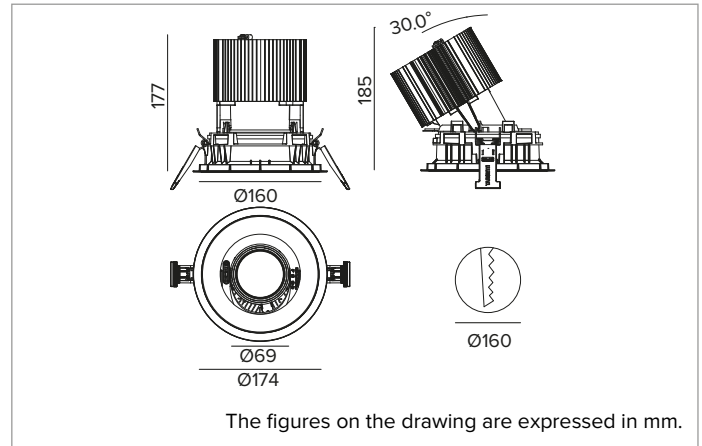

1T8599EL | CCTEVO ARCHITECTURAL 160

Adjustable recessed LED projector in a trim version

		3000K	H(m)	D(m)	E _{max} (lx)
		Ra90		33°	
Fixture Power	74W	1	0.60	14461	
Source Flux	7558lm	2	1.20	3615	
Fixture Flux	5483lm	3	1.80	1607	
Efficacy	74lm/W	4	2.40	904	
TS1281	I _{max} =1913cd/klm	I _{max}	14461cd	5	3.00

Optic: REFLECTOR

Beam angles: FL (33°)

Optical efficiency: 73%

Fixture flux: 5483lm

Luminous efficacy: 74lm/W

Photobiological safety: Compliant with RG1 low risk group

MECHANICAL CHARACTERISTICS

Die-cast white painted anodised aluminium body and dissipator. White colour cover. The optical unit can be adjusted up to 30° on the vertical plane with a mechanical beam locking system and a graduated scale, and 358° on the horizontal plane. Trim version with an integrated white ring.

Colour and finish: Plaster white

Weight: 1.45Kg

Version: TRIM HO

Degree of protection: IP20 for recessed part

Degree of protection: IP40 for exposed part

ELECTRICAL CHARACTERISTICS

Integrated electronic ON-OFF driver.